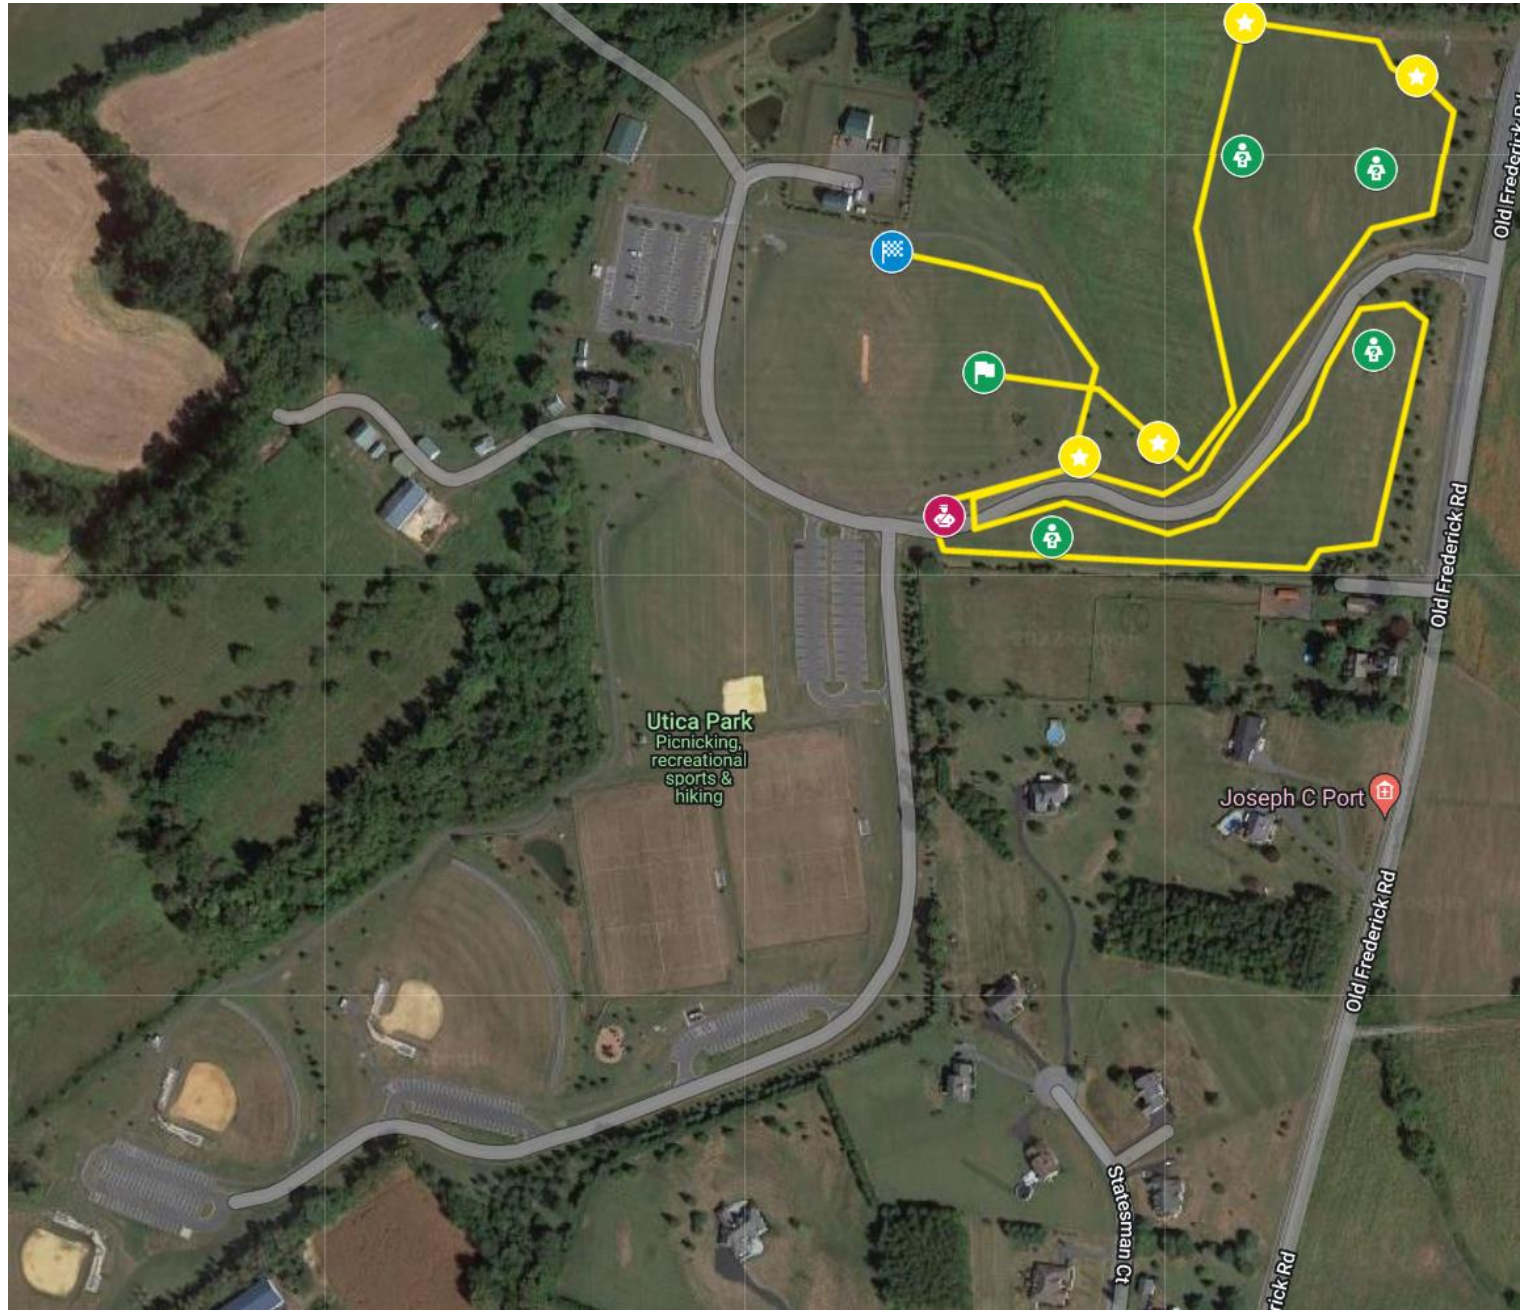

Middletown Knight Striders

LOCATION: Utica Park, 10200-B Old Frederick Rd,
Frederick, MD 21701

[Course Maps](#)

1 Km Course Map

2 Km Course Map

3 Km Course Map

4 Km Course Map