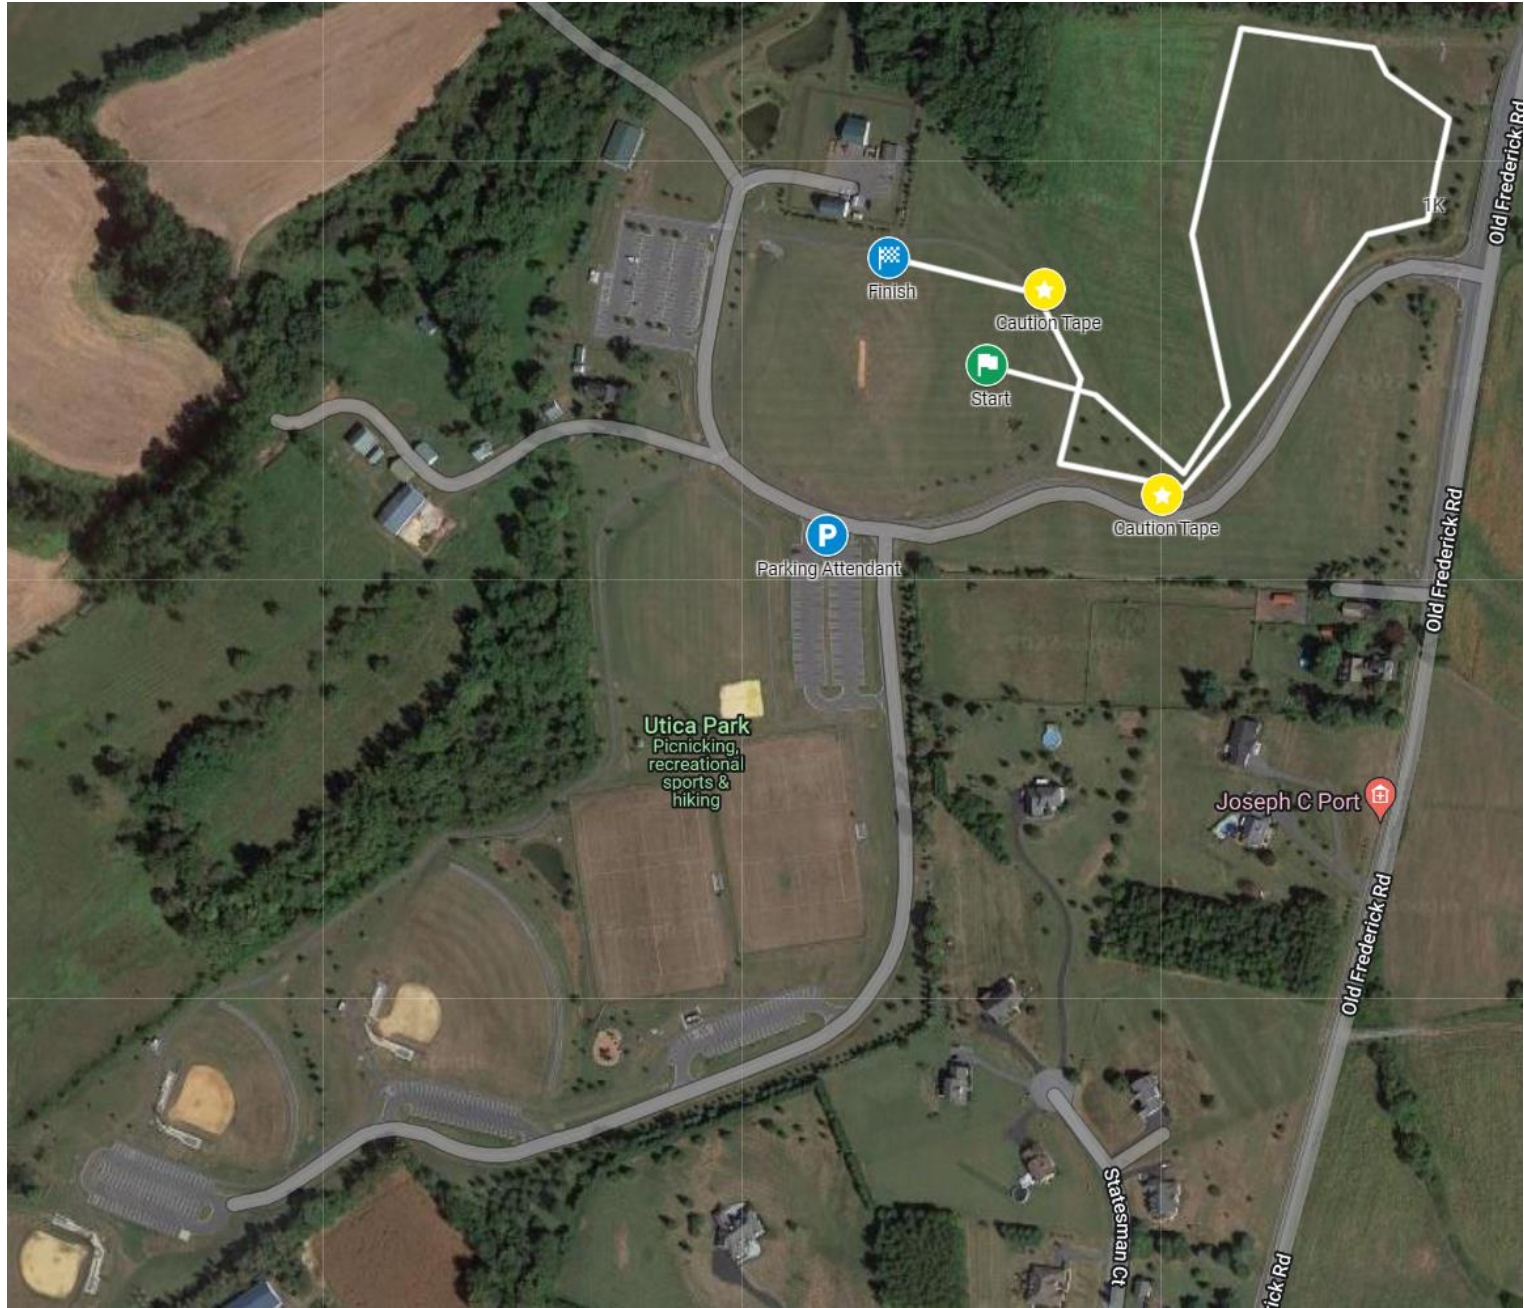

Middletown Knight Striders

LOCATION: Utica Park, 10200-B Old Frederick Rd,
Frederick, MD 21701

[Course Maps](#)

1 Km Course Map

2 Km Course Map

3 Km Course Map

4 Km Course Map