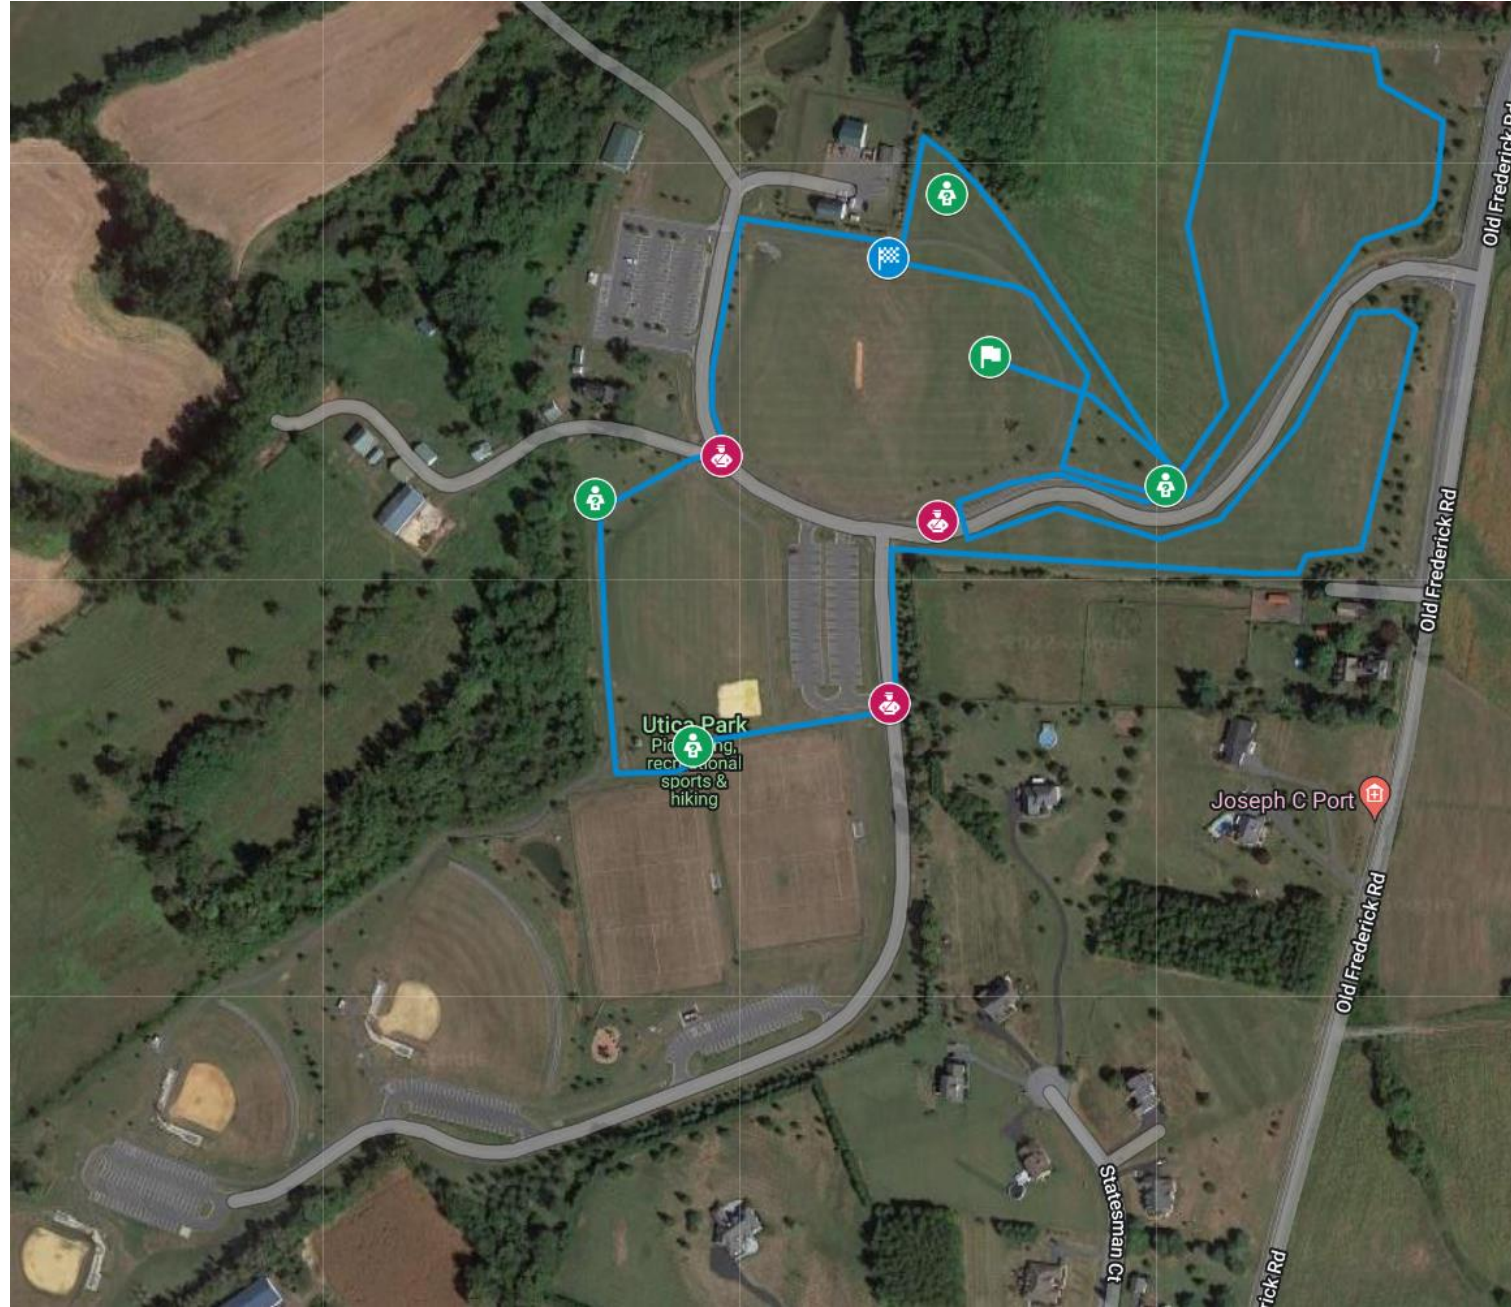

Middletown Knight Striders

LOCATION: Utica Park, 10200-B Old Frederick Rd,
Frederick, MD 21701

[Course Maps](#)

1 Km Course Map

2 Km Course Map

3 Km Course Map

4 Km Course Map