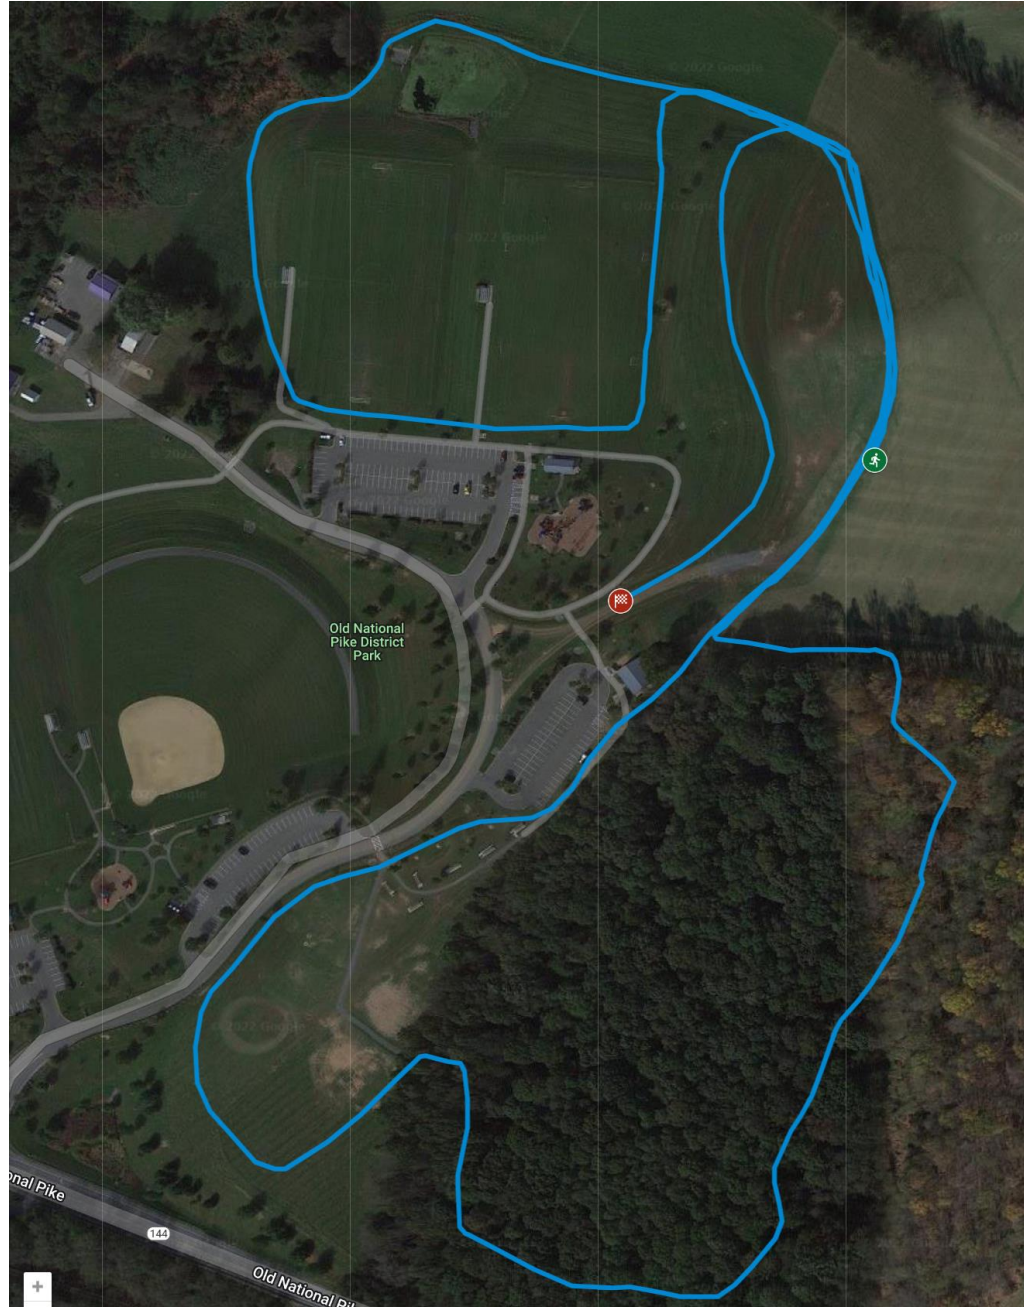

# Lightning Running Cub

LOCATION: Old National Pike District Park  
12406 Old National Pike Mt. Airy, MD 21771

[Course Maps](#)

# 2 Km Course Map

# 3 Km Course Map

# 4 Km Course Map