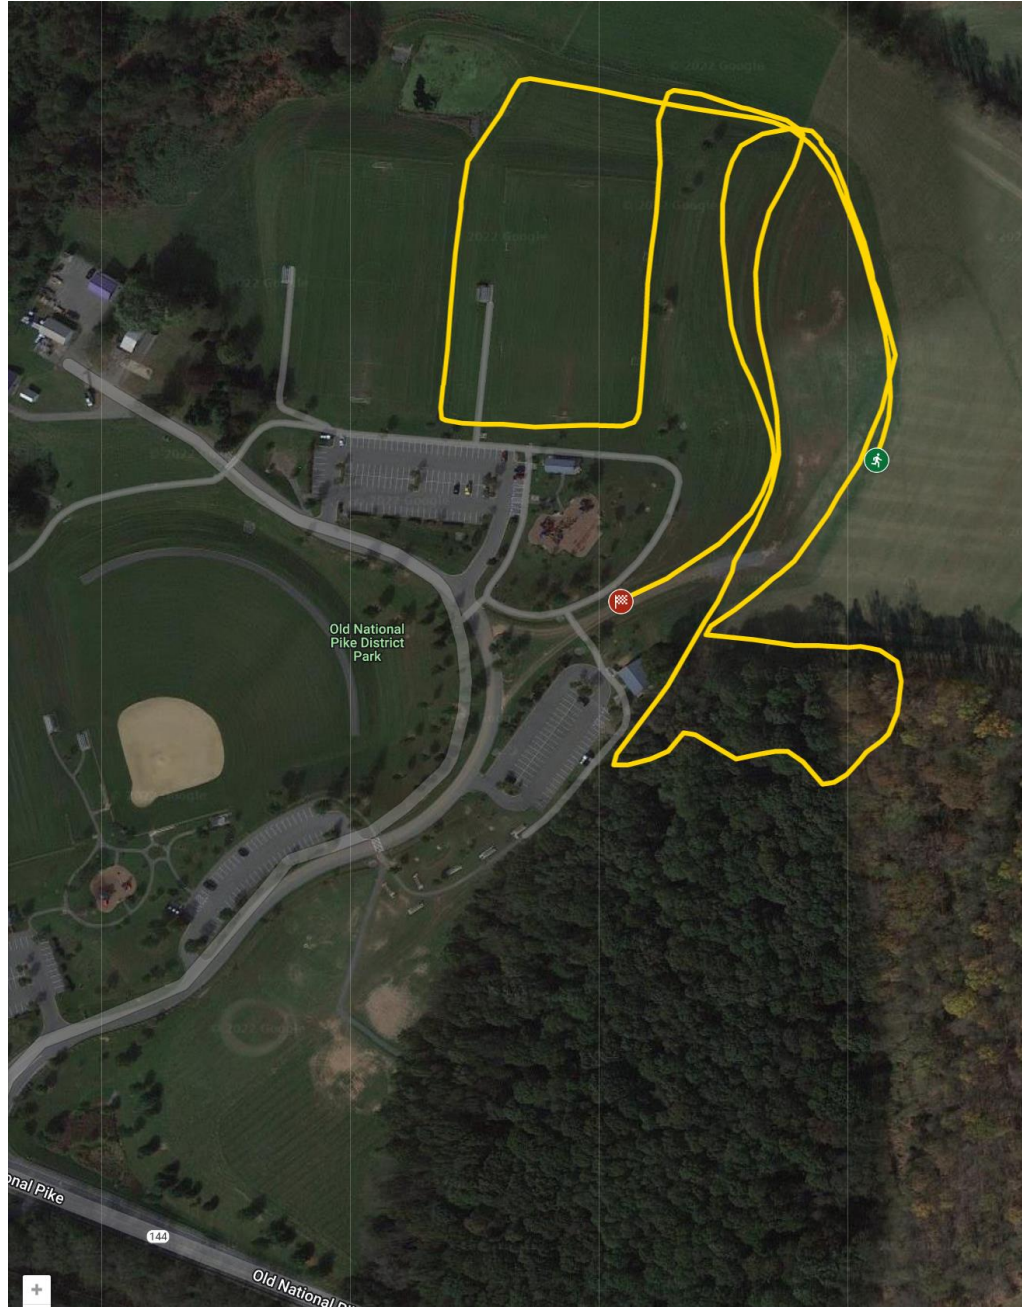

# Lightning Running Cub

LOCATION: Old National Pike District Park  
12406 Old National Pike Mt. Airy, MD 21771

[Course Maps](#)

# 2 Km Course Map

# 3 Km Course Map

# 4 Km Course Map